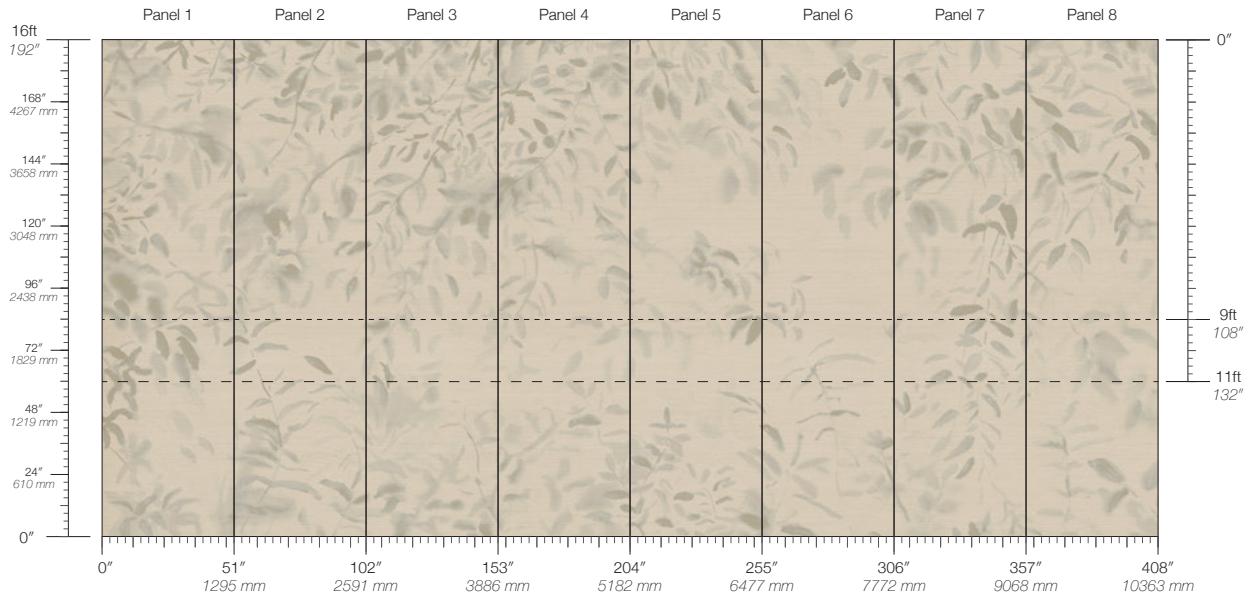

Prima Mistline

Suitable for residential and commercial projects

COLOR

Mistline

ITEM

8845

CONTENT

Type II PVC Free

PANEL WIDTH

51" / 1295 mm trimmed

PANEL HEIGHT

108" / 2743 mm base
132" / 3353 mm standard
192" / 4877 mm extended

REPEAT

Non-repeating

STOCK

Made to order

LEAD TIME

4 weeks to print

MINIMUM

1 panel

PRICE

Available upon request

ORIGIN

USA

DETAILS

Custom options available

MAINTENANCE

Water-based cleanser

ENVIRONMENTAL

HPD Available
Declare Label
Red List Free
Low VOC
Contributes to LEED v4
Post-Consumer Recycled Content

SPECS

Olefin Composite Face
Polyester/Cotton Woven Backing
13.33 oz/yd²
452 g/m²
Stippled Surface Texture

TESTING

ASTM E84 Adhered Class A
CAN/ULC-S102
EN 15102 Class B, s1 d0
CDPH CA Section 01350

DISCLAIMER

Refer to our website to see the full mural artwork. Reference the physical sample for color and texture. Panel maps represent mural artwork only.